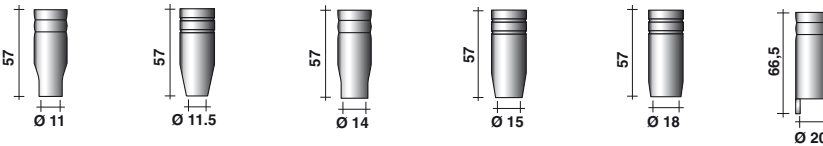

Ø mm	Ø in	Cu	Cu-Ni	Cu for Al	CuCrZr	Triangular Cu
0,6	.023	MD0009-06 (140.0005)	MD0009-36		MD0009-76	-
0,8	.030	MD0009-08 (140.0051)	MD0009-38	MD0009-58 (141.0001)	MD0009-78 (140.0054)	MD1009-08
0,9	.035	MD0009-09 (140.0169)				
1,0	.040	MD0009-10 (140.0242)	MD0009-40	MD0009-60 (141.0006)	MD0009-80 (140.0245)	MD1009-10
1,2	.045	MD0009-12 (140.0379)	MD0009-42	MD0009-62 (141.0010)	MD0009-82 (140.0382)	MD1009-12
1,4	.052	MD0009-14 -	MD0009-44		MD0009-84 -	
1,6	1/16	MD0009-16 (140.0555)	MD0009-46	MD0009-66 -	MD0009-86 -	

Ø mm	Ø in	Cu	Cu-Ni	Cu for Al	CuCrZr	Triangular Cu	Triangular CuCrZr
0,8	.030	MD0005-08 (140.0114)	MD0005-38	MD0005-58 (141.0003)	MD0005-78 -		
0,9	.035	MD0005-09 -		MD0005-59 -			
1,0	.040	MD0005-10 (140.0313)	MD0005-40	MD0005-60 (141.0008)	MD0005-80 (140.0316)	MD1005-10	MD1005-80
1,2	.045	MD0005-12 (140.0442)	MD0005-42	MD0005-62 (141.0015)	MD0005-82 (140.0445)	MD1005-12	MD1005-82
1,4	.052	MD0005-14 -	MD0005-44		MD0005-84 -		
1,6	1/16	MD0005-16 (140.0587)	MD0005-46	MD0005-66 (141.0022)	MD0005-86 (140.0590)	MD1005-16	MD1005-86
2,0	5/64	MD0005-20 (140.0653)		MD0005-70 -	MD0005-90 -		
2,4	3/32	MD0005-24 (140.0677)		MD0005-74 -	MD0005-94 -		

MC0265	MC0022 <i>(145.0124)</i>	MC0267	MC0023 <i>(145.0076)</i>	MC0024 <i>(145.0042)</i>	MC0025 <i>(145.0169)</i>